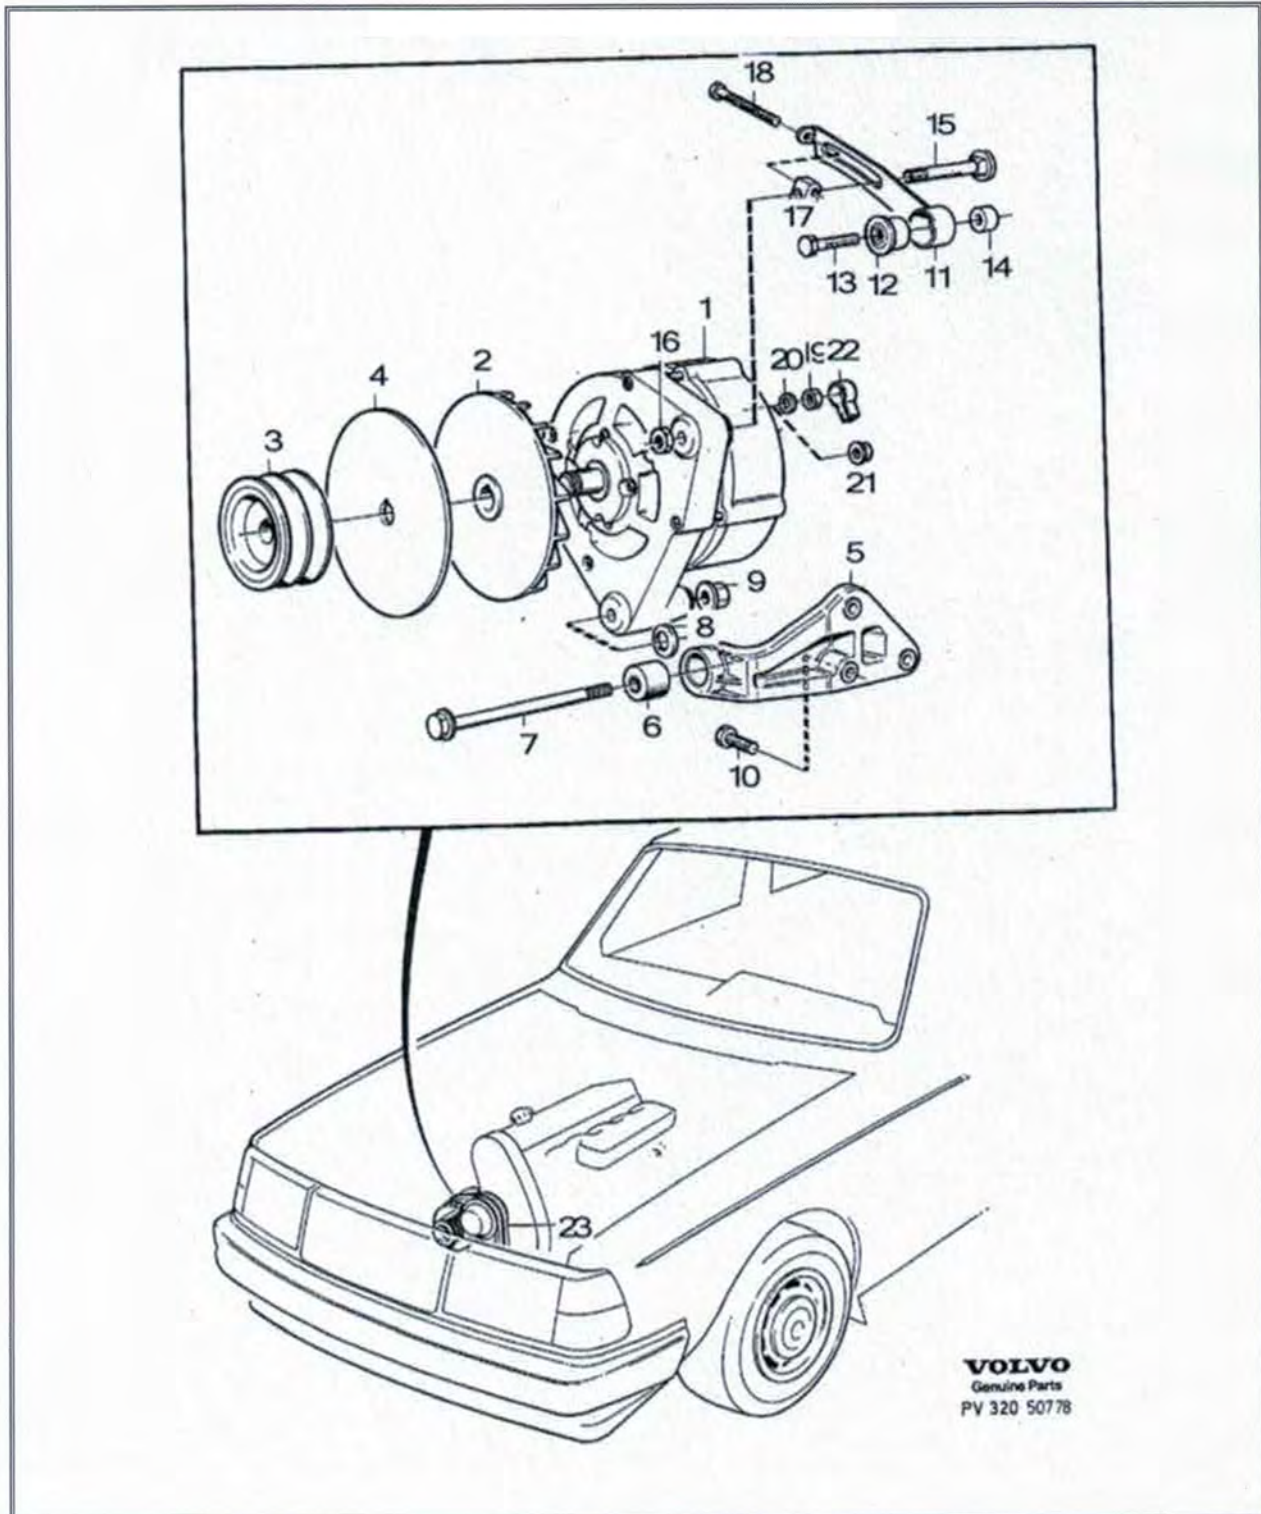

28/7/2015

PRINT

32 : Alternator with mounting parts 4CYL W/O COMBU, B200F

240, 1992, B200F, M47, L.H.D, YV1245273N1918729, 918729

28/7/2015

PRINT

VOLVO
Genuine Parts
PV 320 50778

Fig.	Description	Qty.	PS	Part number
1	REPL 1PCS 3544497-5, Alternator			